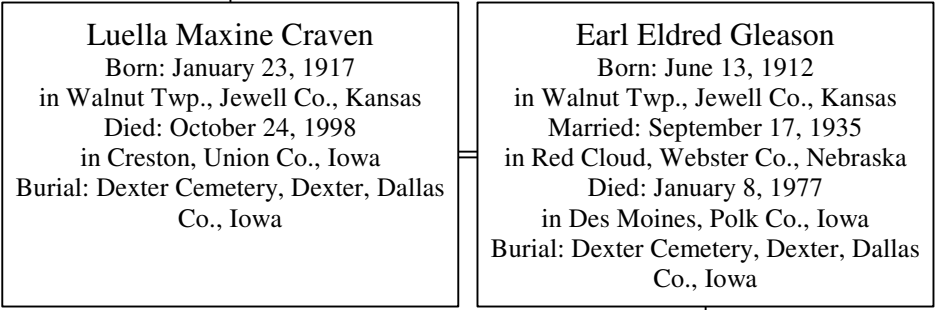

10th Great-Grandchildren

11th Great-Grandchildren