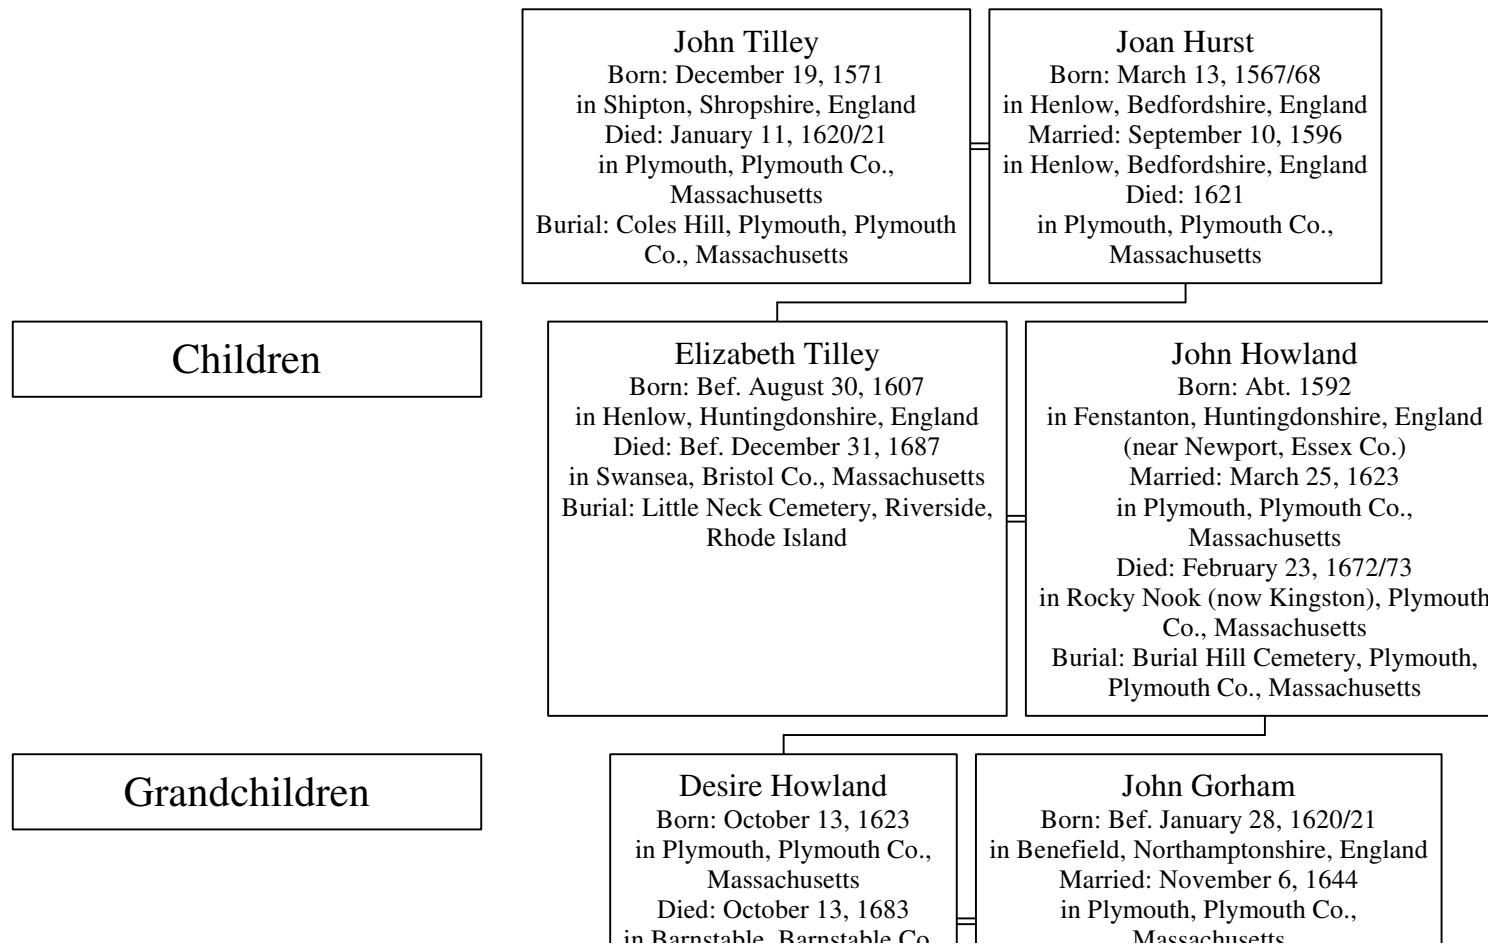

## *Direct Descendants of John Tilley*

Died: October 13, 1683  
in Barnstable, Barnstable Co.,  
Massachusetts

in Plymouth, Plymouth Co.,  
Massachusetts  
Died: February 5, 1674/75  
in Swansea, Bristol Co., Massachusetts  
Burial: Swansea, Bristol Co.,  
Massachusetts

Great-Grandchildren

**Shubael Gorham**  
Born: October 21, 1667  
in Barnstable, Barnstable Co.,  
Massachusetts  
Died: 1750  
in Barnstable, Barnstable Co.,  
Massachusetts

**Puella Hussey**  
Born: December 10, 1677  
in Nantucket Co., Massachusetts  
Married: May 1695  
in Nantucket Co., Massachusetts  
Died: Bef. September 23, 1748  
in Barnstable, Barnstable Co.,  
Massachusetts

2nd Great-Grandchildren

**Deborah Gorham**  
Born: Aft. 1714  
in Barnstable, Barnstable Co.,  
Massachusetts  
Died: April 21, 1787  
in Nantucket Co., Massachusetts

**Beriah Fitch**  
Born: August 30, 1713  
in Nantucket Co., Massachusetts  
Married: December 11, 1735  
in Nantucket Co., Massachusetts  
Died: May 4, 1785  
in Nantucket Co., Massachusetts

7th Great-Grandchildren

Hannah E. Hadley  
Born: October 16, 1850  
in Morgan Co., Indiana  
Died: June 29, 1908  
in Jewell Co., Kansas  
Burial: Northbranch Friends Cemetery,  
Northbranch, Jewell Co., Kansas