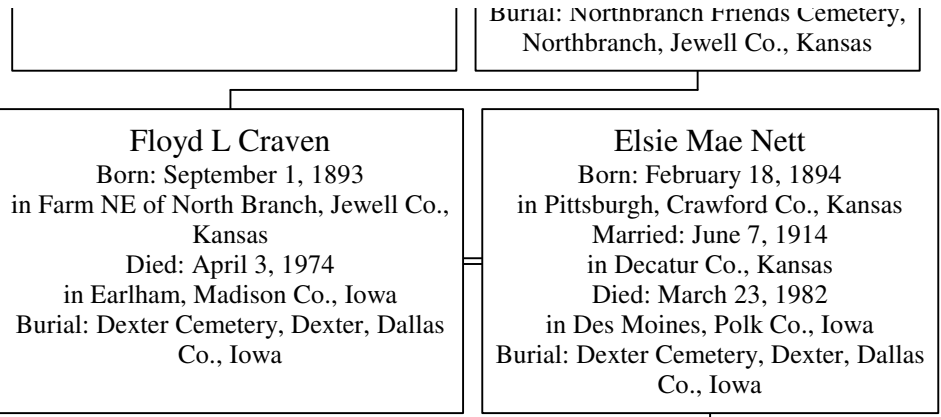

9th Great-Grandchildren